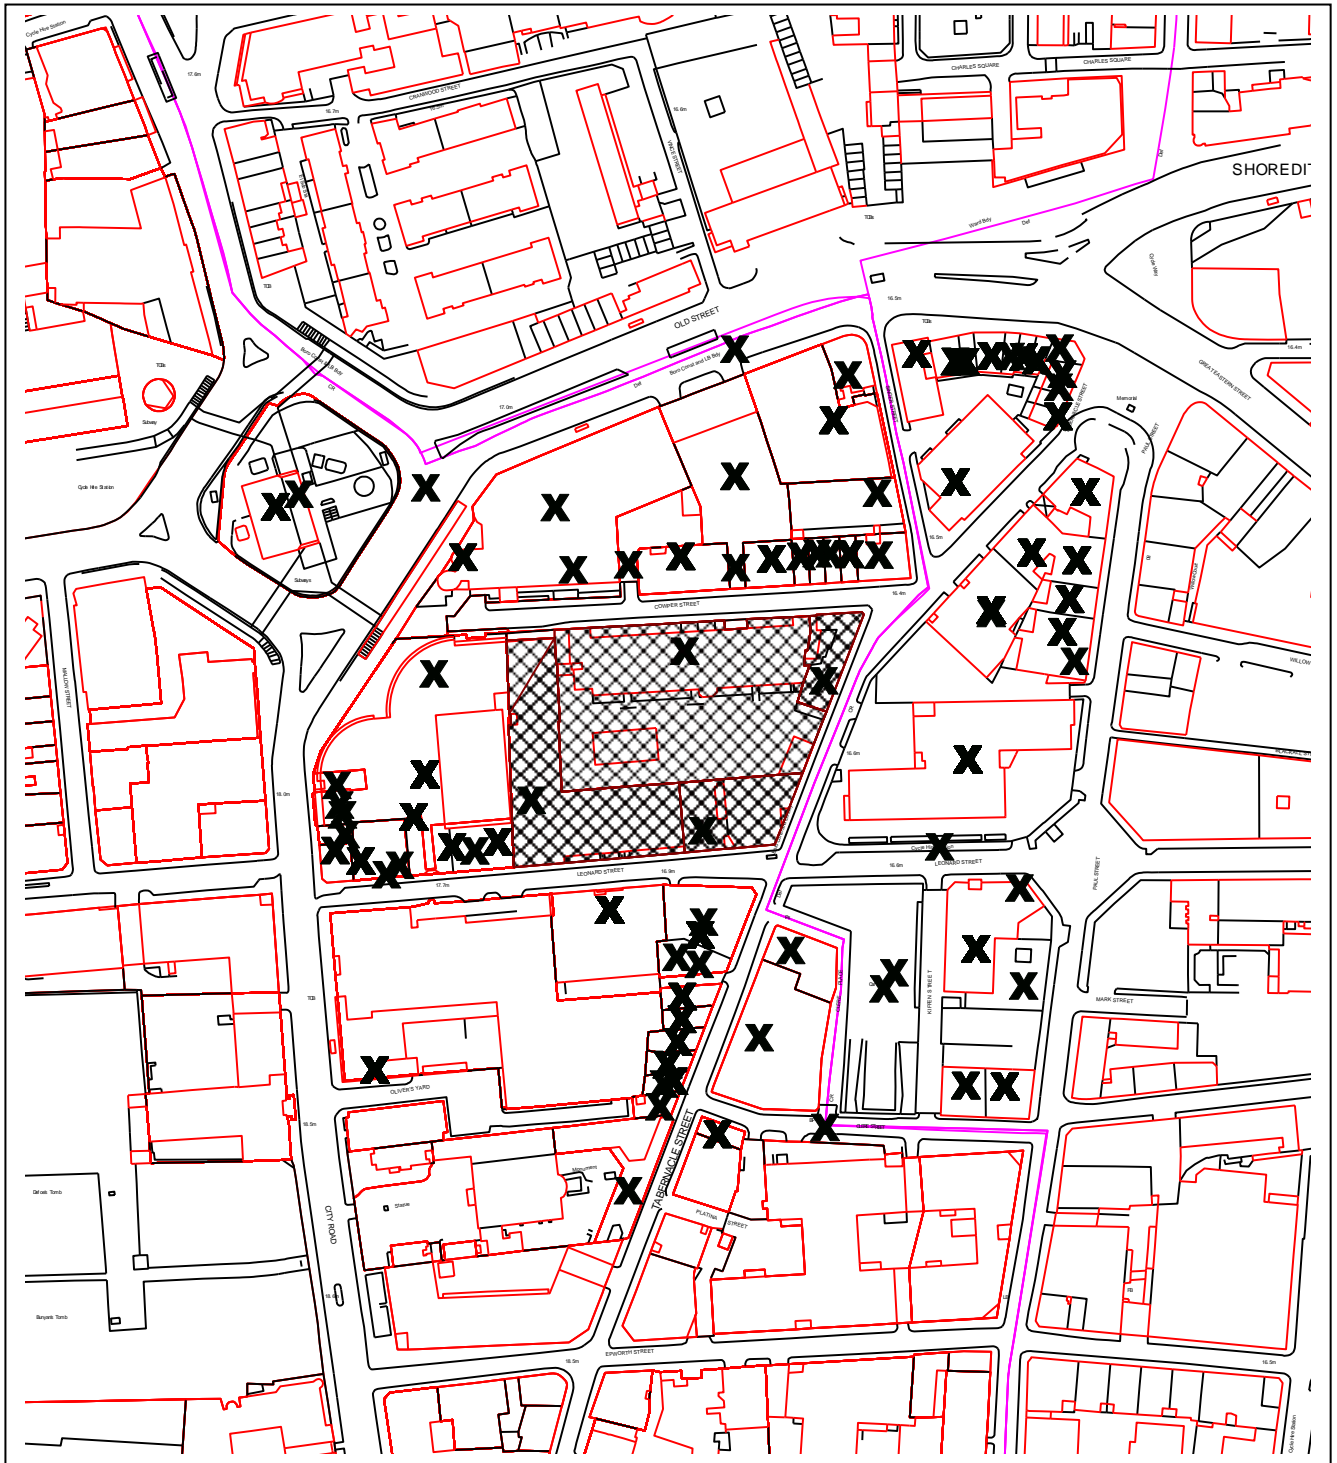

Islington SE GIS Print Template

This material has been reproduced from Ordnance Survey digital map data with the permission of the controller of Her Majesty's Stationery Office, © Crown Copyright.
P2017/1046/FUL